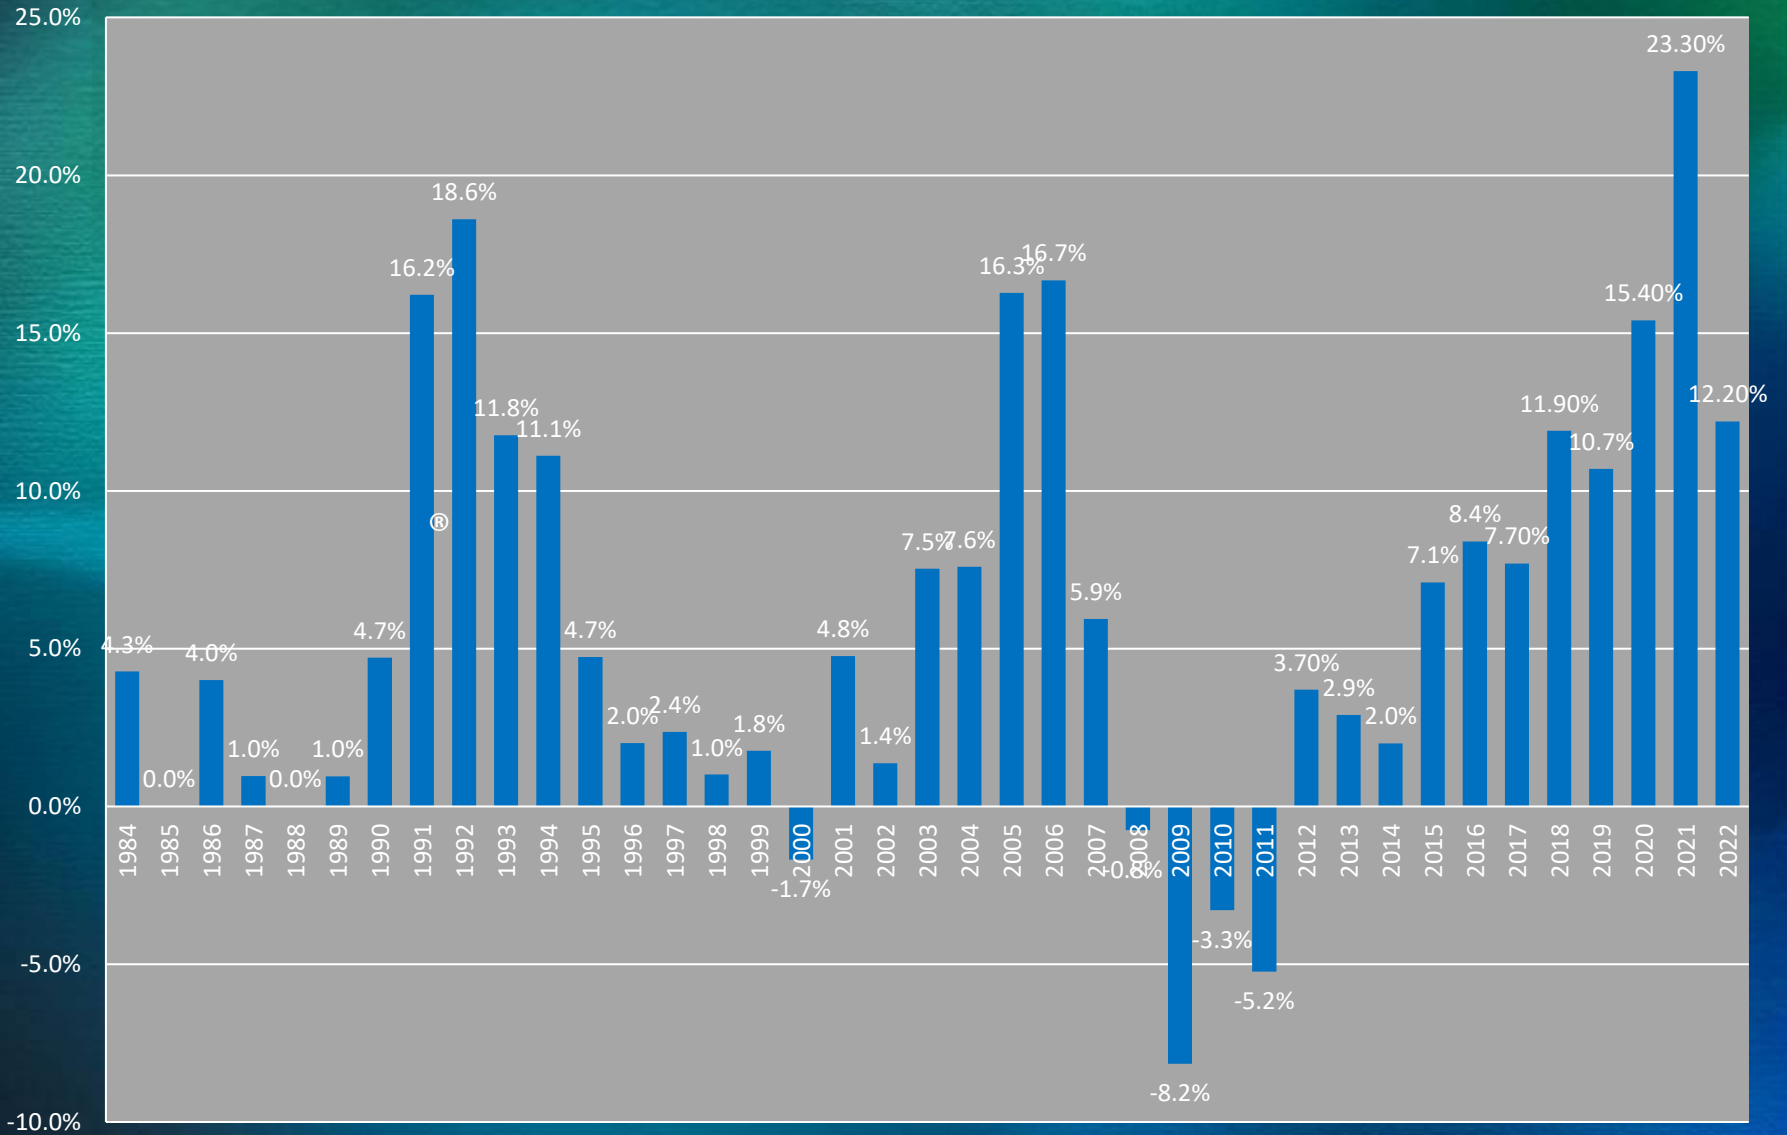

Annual Number of Sales - 1987 – 2022 (Residential Site Built on less than one acre and Condo)

Courtesy of Spokane REALTORS®

% Change Year to Year - Median Selling Price

Courtesy of Spokane REALTORS®